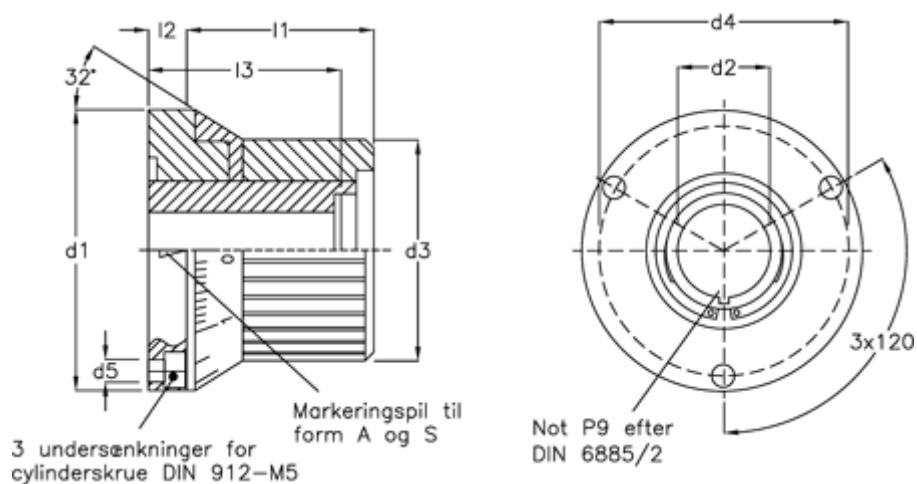

Article number: 20941251

Description: E+G Locking control
GN 700-66-K12-B

Measures

$d_1 = 66$
 $d_2 = K12$
 $d_3 = 52$
 $d_4 = 55$
 $d_5 = 5.5$
 $l_1 = 44$
 $l_2 = 9$
 $l_3 = 40$